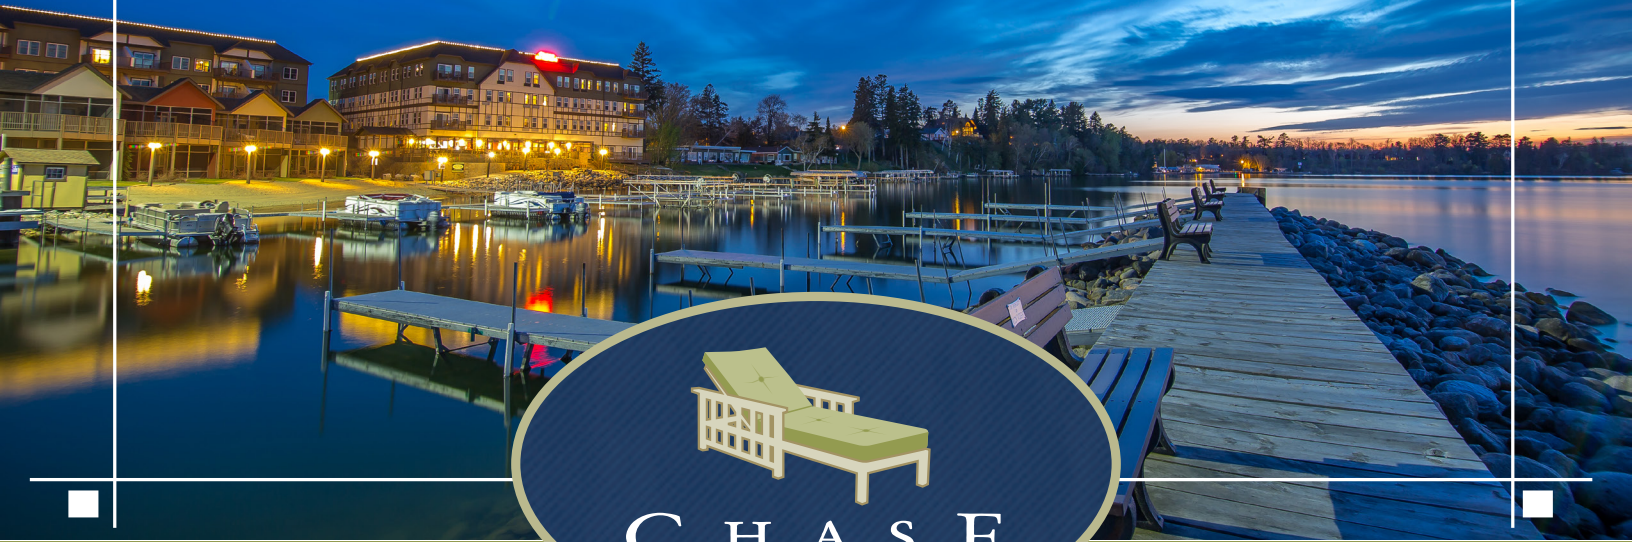

Reunions

CREATE A NEW TRADITION ON LEECH LAKE

PHOTO CREDIT
JERRY EKLUND PHOTOGRAPHY

STAY, PLAY, DINE, RELAX, MEET & CELEBRATE.

Chase on the Lake welcomes reunion groups year-round with your family, friends, school or club. Located steps away from the heart of downtown Walker, The Chase offers the convenience of lodging, gathering space, activities and dining, all under one roof.